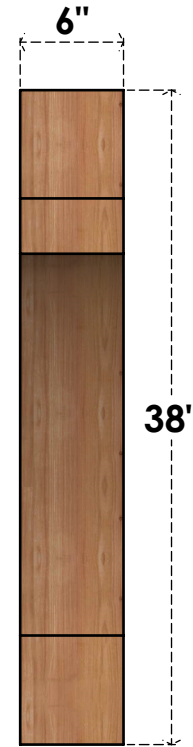

BRC06X38X38MRC00RWR

6"W X 38"D X 38"H MERCED ROUGH SAWN BRACE, WESTERN RED CEDAR

SIDE

FRONT

EKENA MILLWORK
 2300 WEST MAIN ST.
 CLARKSVILLE, TX 75426
 TOLL FREE: 866-607-0453
 WWW.EKENAMILLWORK.COM

NOTES

1. INSTALLATION TO BE COMPLETED IN ACCORDANCE WITH MANUFACTURER'S SPECIFICATIONS.
2. DRAWING MAY NOT BE TO SCALE
3. THIS DRAWING IS INTENDED FOR DESIGN AND PLANNING PURPOSES ONLY.
4. ALL INFORMATION CONTAINED HEREIN WAS CURRENT AT THE TIME OF DEVELOPMENT BUT MUST BE REVIEWED AND APPROVED BY THE PRODUCT MANUFACTURER TO BE CONSIDERED ACCURATE.
5. PRODUCTS ARE NOT KILN DRIED. THIS ITEM IS UNIQUE AND WILL CONTAIN THE NATURAL VARIATIONS THAT THE WOOD SPECIES OFFERS. THIS MAY RESULT IN VARIATIONS UP TO 1/4"