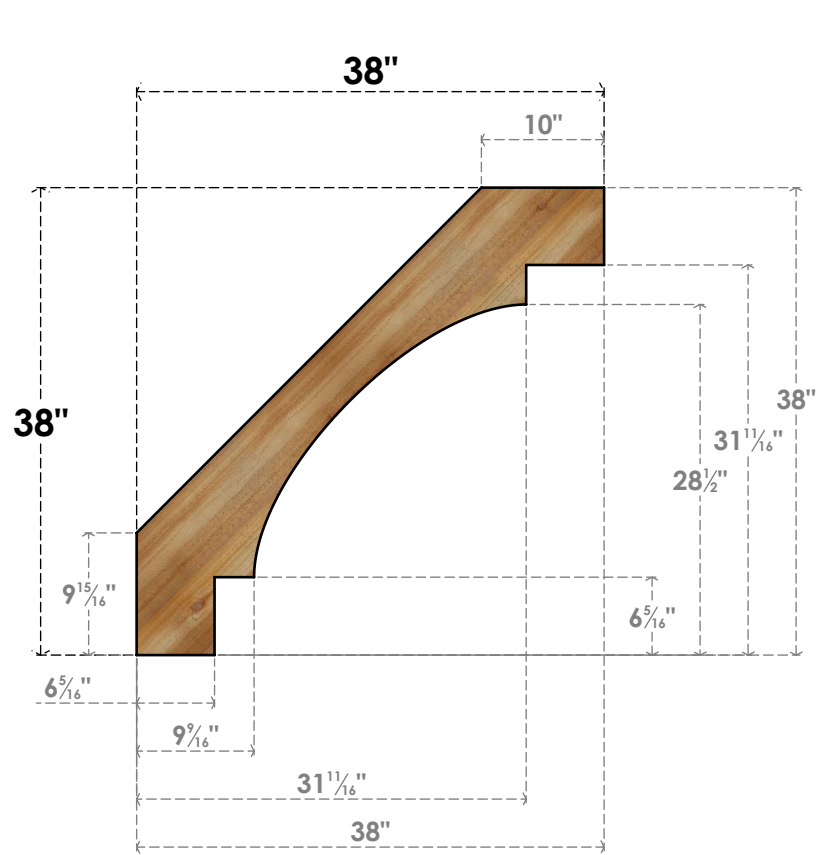

BRC06X38X38MRC00RWR

6"W X 38"D X 38"H MERCED ROUGH SAWN BRACE, WESTERN RED CEDAR

SIDE

FRONT

EKENA MILLWORK
 2300 WEST MAIN ST.
 CLARKSVILLE, TX 75426
 TOLL FREE: 866-607-0453
 WWW.EKENAMILLWORK.COM

NOTES

1. INSTALLATION TO BE COMPLETED IN ACCORDANCE WITH MANUFACTURER'S SPECIFICATIONS.
2. DRAWING MAY NOT BE TO SCALE
3. THIS DRAWING IS INTENDED FOR DESIGN AND PLANNING PURPOSES ONLY.
4. ALL INFORMATION CONTAINED HEREIN WAS CURRENT AT THE TIME OF DEVELOPMENT BUT MUST BE REVIEWED AND APPROVED BY THE PRODUCT MANUFACTURER TO BE CONSIDERED ACCURATE.
5. PRODUCTS ARE NOT KILN DRIED. THIS ITEM IS UNIQUE AND WILL CONTAIN THE NATURAL VARIATIONS THAT THE WOOD SPECIES OFFERS. THIS MAY RESULT IN VARIATIONS UP TO 1/4"